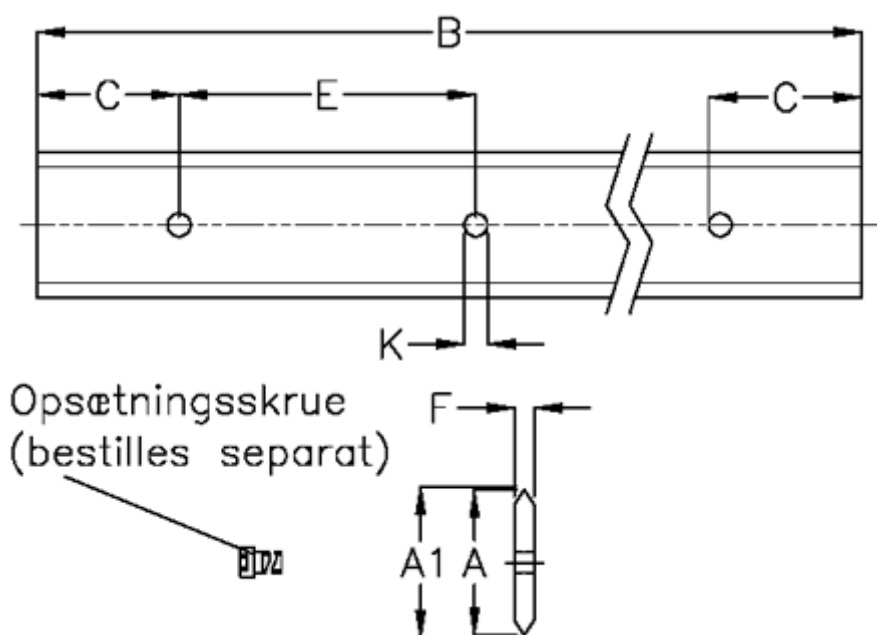

Article number: 059122266

Description: Hepco SL2 spacer slide  
SS S 25-266

## Measures

A	= 25	K	= 7.0
A1	= 25.81	Weight kg/1000	= 820
B	= 266		
C	= 43.0		
E	= 90		
F	= 4.7		
For bearing	= 25		
For screw	= M6x16		